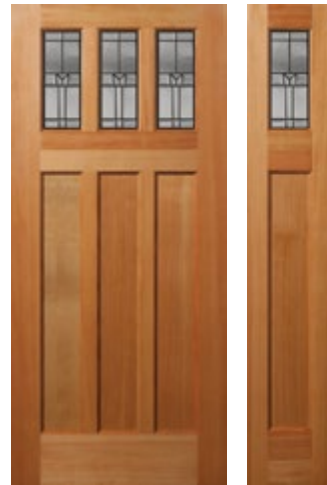

4362 | Flat TRADITIONS

4961 SL