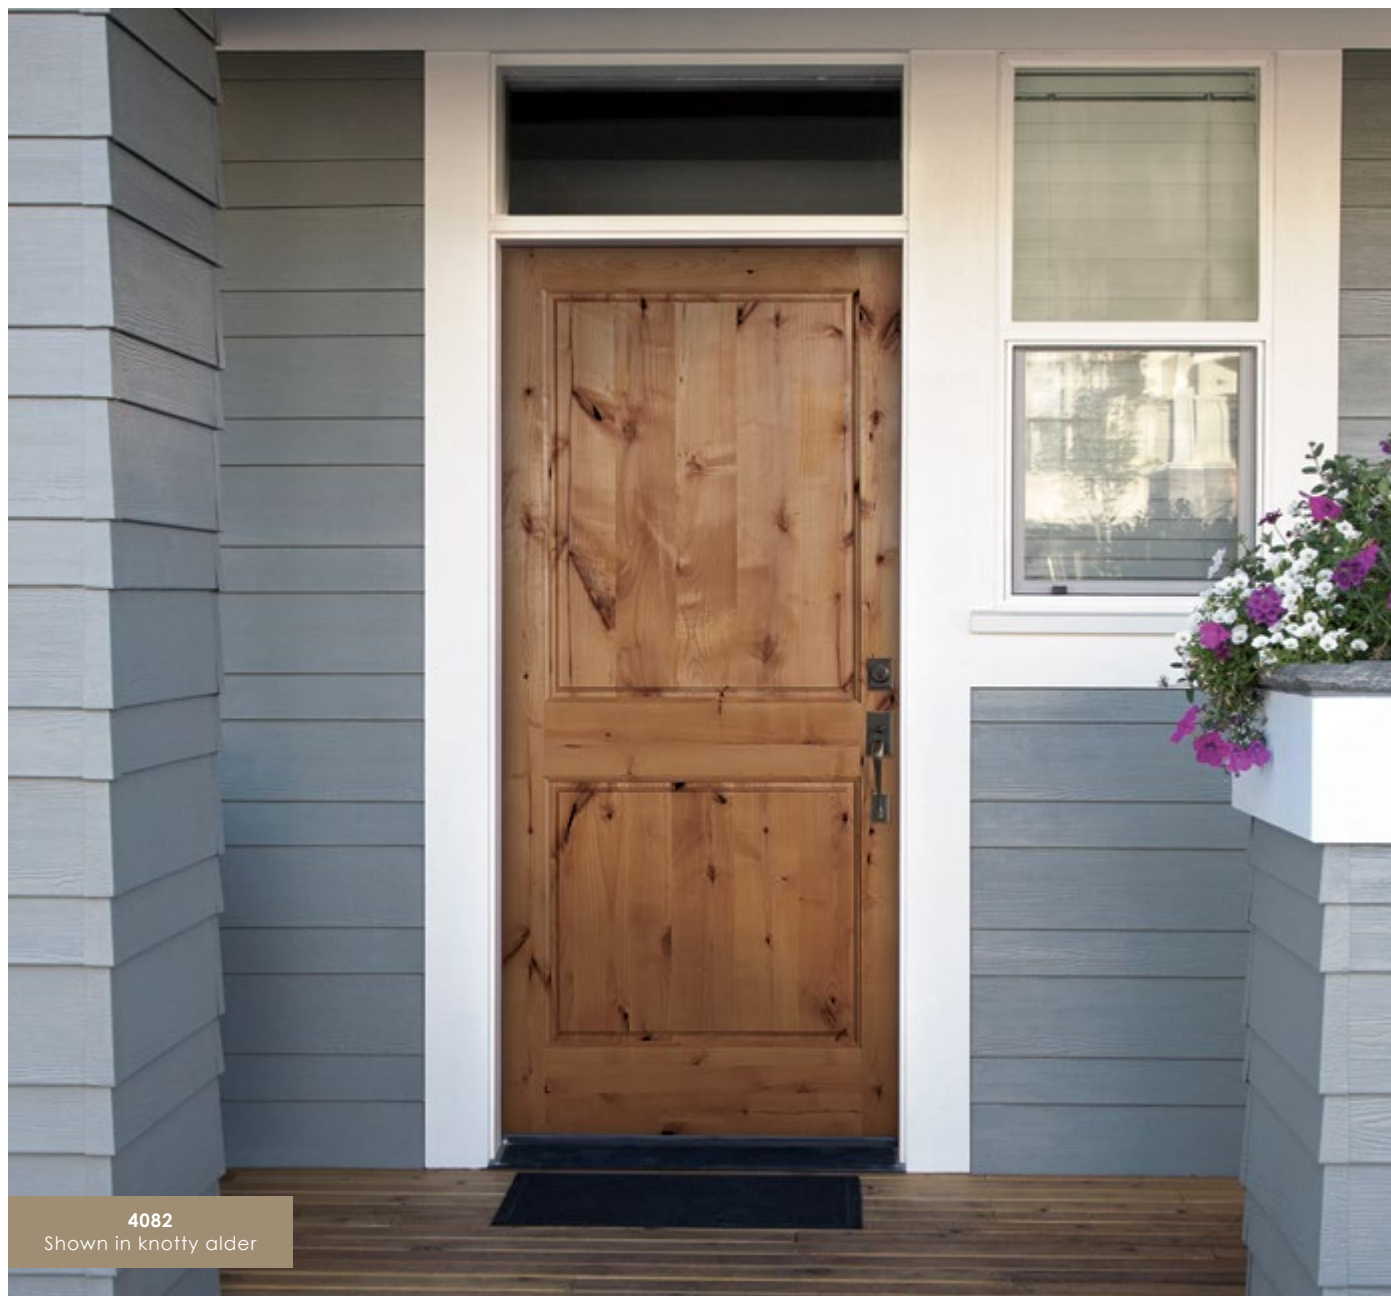

Create a magnificent first impression with traditional panel door designs. The perfect choice for a clean and classic look, Traditional doors are crafted in a variety of architectural styles and available in knotty alder, fir or primed wood. Durable and elegant, these beautiful entries can be hung as single or double doors.

4082

Shown in knotty alder